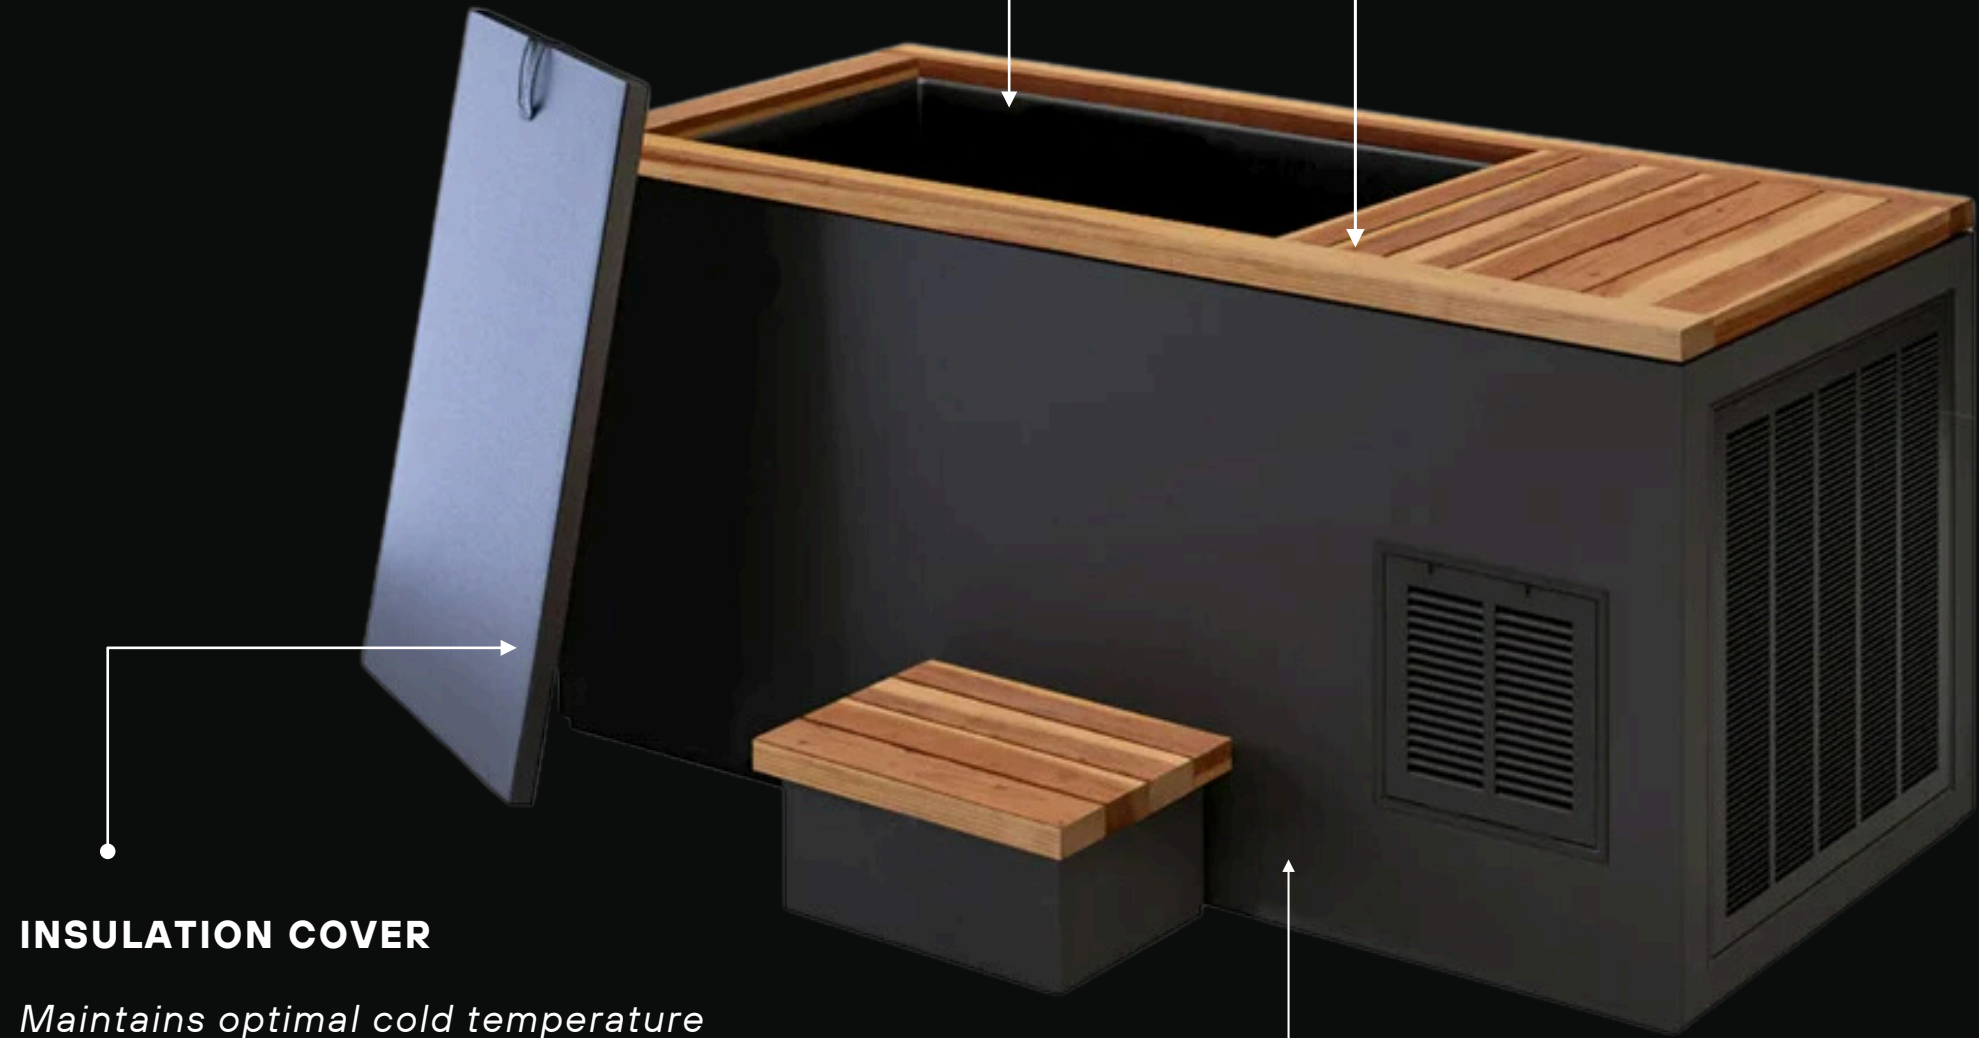

STAINLESS STEEL INNER TANK

Corrosion-resistant and hygienic design for superior cold retention.

CANADIAN RED CEDAR SLATS

Anti-corrosion, moisture-proof, and termite-resistant for durable outdoor use.

INSULATION COVER